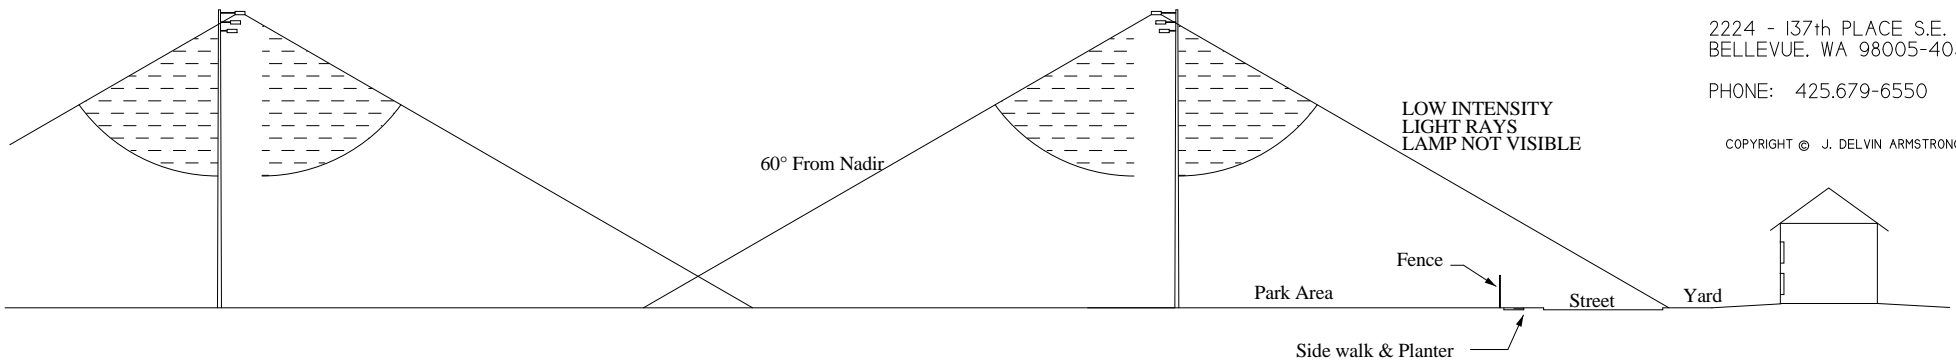

Conventional Sports Lighting Luminaires project light onto and beyond the field of play. This results in Light Trespass. They also project light directly upward producing Sky Glow and Light Pollution.

**Soft™**  
Lighting Systems

2224 - 137th PLACE S.E.  
BELLEVUE, WA 98005-4032

PHONE: 425.679-6550

COPYRIGHT © J. DELVIN ARMSTRONG 2007

The Soft(tm) Lighting System utilizes a Full CutOff Luminaire which limits offsite light. The Optical System delivers Illumination to the Area to be Lighted with a Sharp Drop Off in Intensity beyond the edge of the Playing Field. Light Trespass and Sky Glow are essentially eliminated.